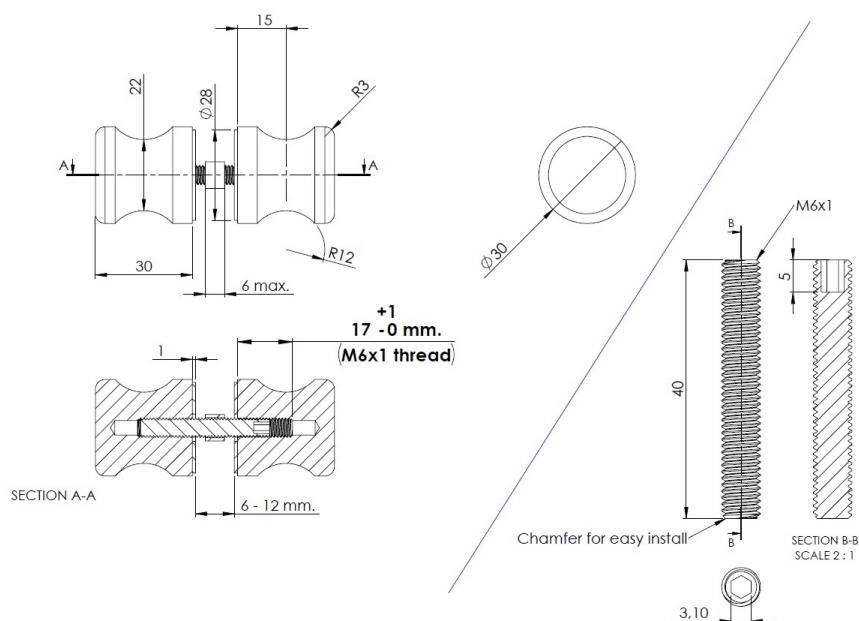

PRODUCT SHEET

Description:

Brass Door Knob "Wien", $\varnothing 30$ mm, CPL, 6-12mm Glass, Drill Hole $\varnothing 10$ mm

Item number:

15.24.045-0

Units	Box	Carton	HS Code	Barcode
Pair	1	60	8302415000	 5704866060752